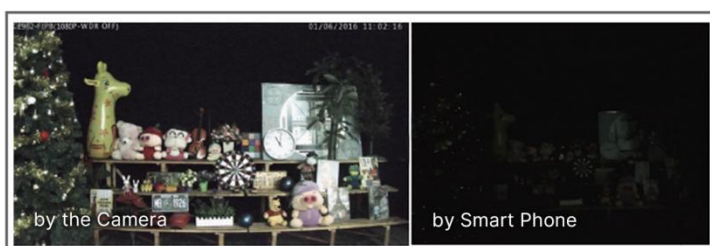

0.005Lux Ultra Low-light

The starlight camera is able to deliver high detailed color images even in low light environment reaching 0.005Lux(Color) or 0Lux(B/W), and near infrared light environments without any supplementary lighting.